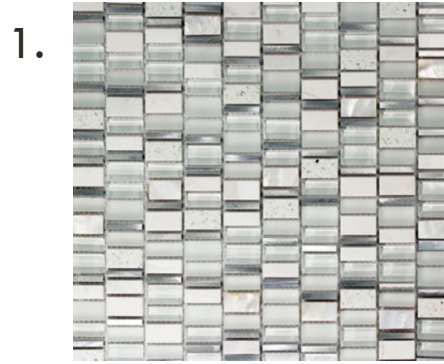

BATH IV

1. Akua Ole white
2. Delta D3567MPUDST Chrome
3. Jacobson (Painted Maple) White
4. Pompeii Quartz Misterio
5. K-2882 White Undermount
6. Delta DT14267 Chrome
7. Akua Linker Carrara
8. Bathroom Floor and Shower Wall Happy Floors Kaleido Cenere
9. KIC 45498NI/SAT S3952

Jacobson (Painted Maple) White