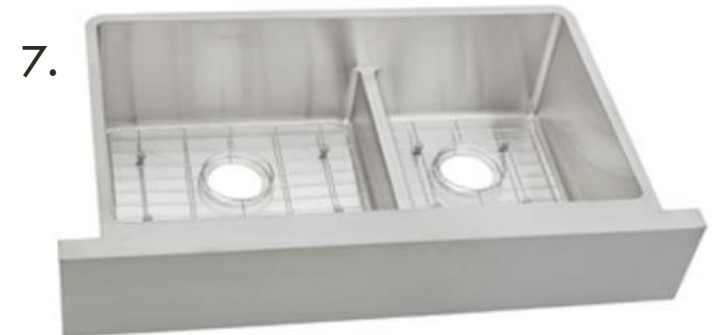

KITCHEN

1. Akua Pastel snow white
2. Upper and lower cabinetry Pacifica (Painted Maple) White
3. Island cabinetry in Pacifica (Painted Maple) Flint
4. Pompeii Quartz White Lightning
5. In-Sink-Erator IBADGER5XP
6. In-Sink-Erator ISTSS0SN
7. Elkay EECTRAF3220RBG
8. American Standard A4968300002