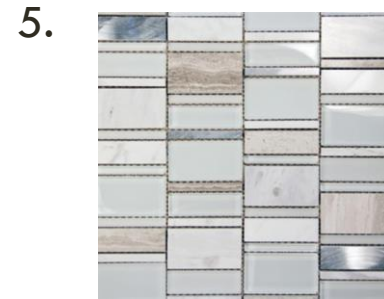

GUEST BATH

1. Wall, Floor and Shower floor tille Happy Floors Bellagio Light
2. Pfister PLG49MF0K Brushed Nickel
3. Pfister PG897MFK Brushed Nickel
4. Jacobson (Painted Maple) Flint
5. Akua Loft White
6. K-2882 White Undermount
7. Pompeii Quartz Misterio
8. MIL 3183-SN/ SAT S3952