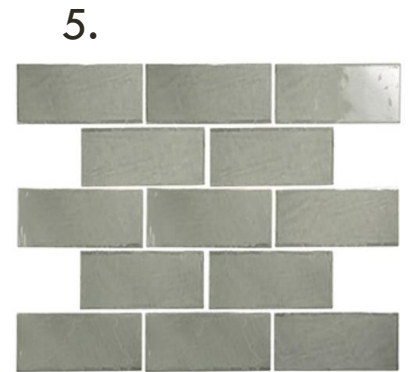

BATH III

1. Bathroom Floor and Shower Wall Happy Floors Paint Stone white
2. Pompeii Quartz White Mist
3. Pfister PG897GLK Brushed Nickel
4. Jacobson (Painted Maple) Stone
5. Akua Pastel pepper
6. Pfister PLG42FE0L Brushed Nickel
7. K-2882 White Undermount
8. MIL 3183-SN/ SAT S3952