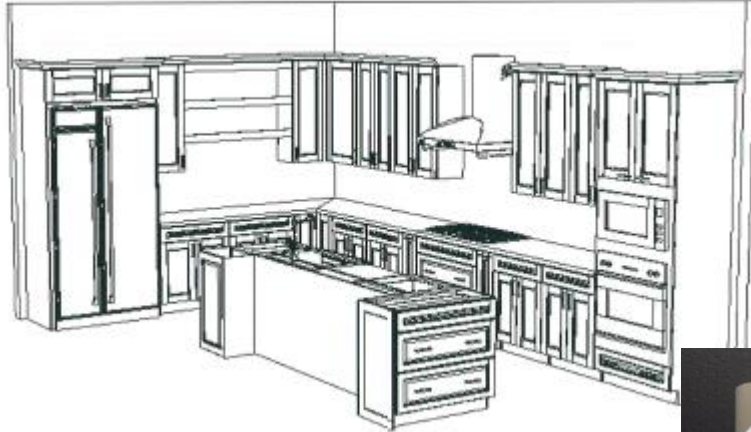

GAF Timberline
Roof – Driftwood

StoneMart Natural Stone
Color: Shellstone
Front Entry & Lanai

Kitchen & Open Areas

Master Suite

True master enclave complete with wood floors in bedroom, and Bianco Carrera marble in master room bathroom, which showcases white cabinets, Fantasy Blue Granite, matte black plumbing fixtures, and pops of brass for a unique contemporary coastal oasis.