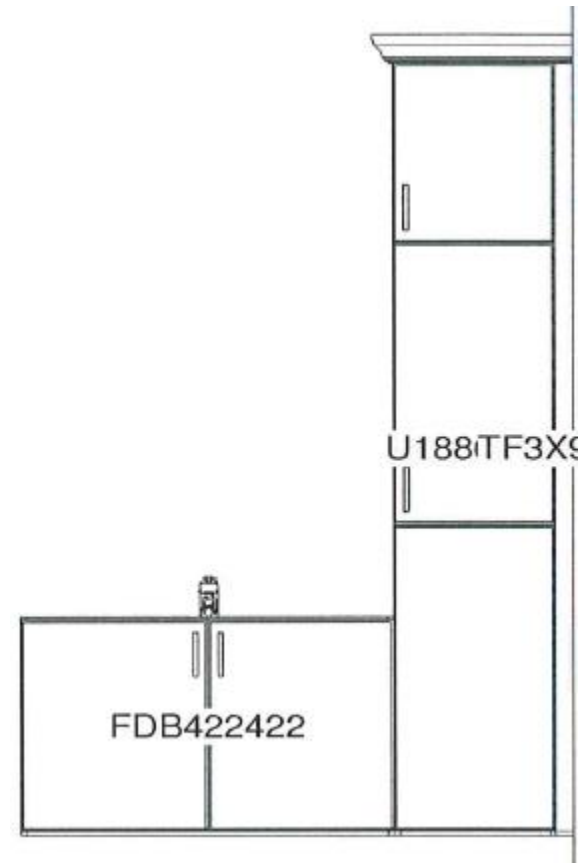

Guest Suite

Large bedroom off the Foyer that can be an office or first floor guest suite, includes bathroom with walk-in shower.

Bath #2

Oversized bathroom with walk-in shower and rustic chic grey vanity, basket weave porcelain tile, and coastal lanterns.